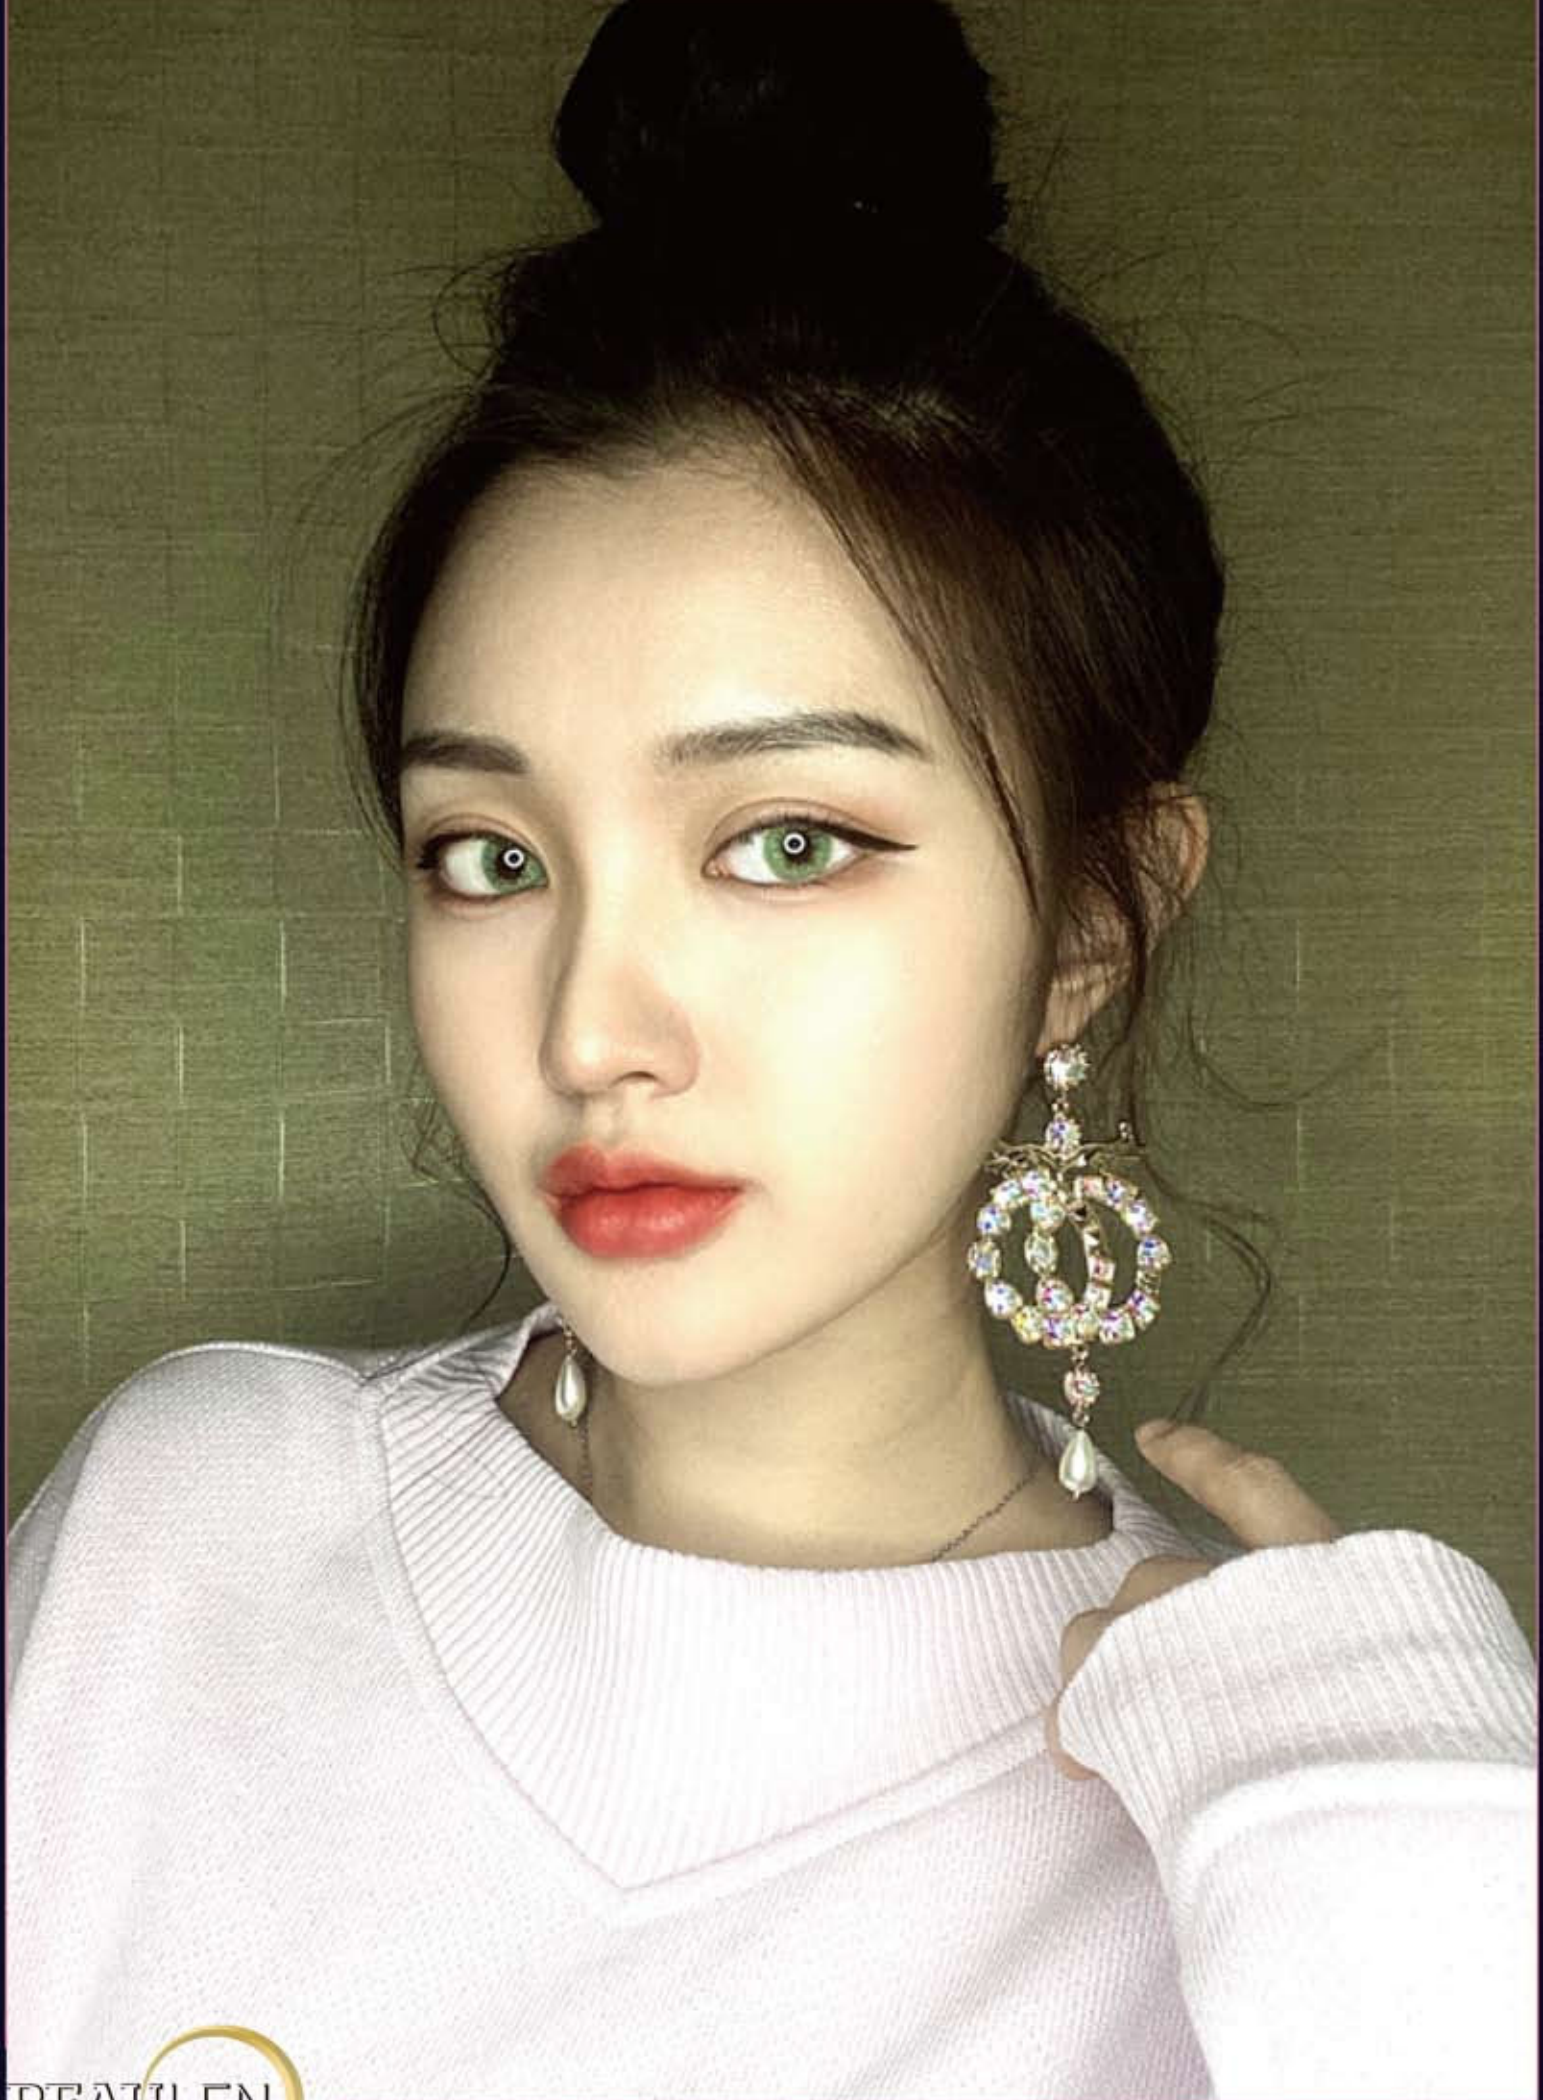

BEAULEN

DENY GREEN